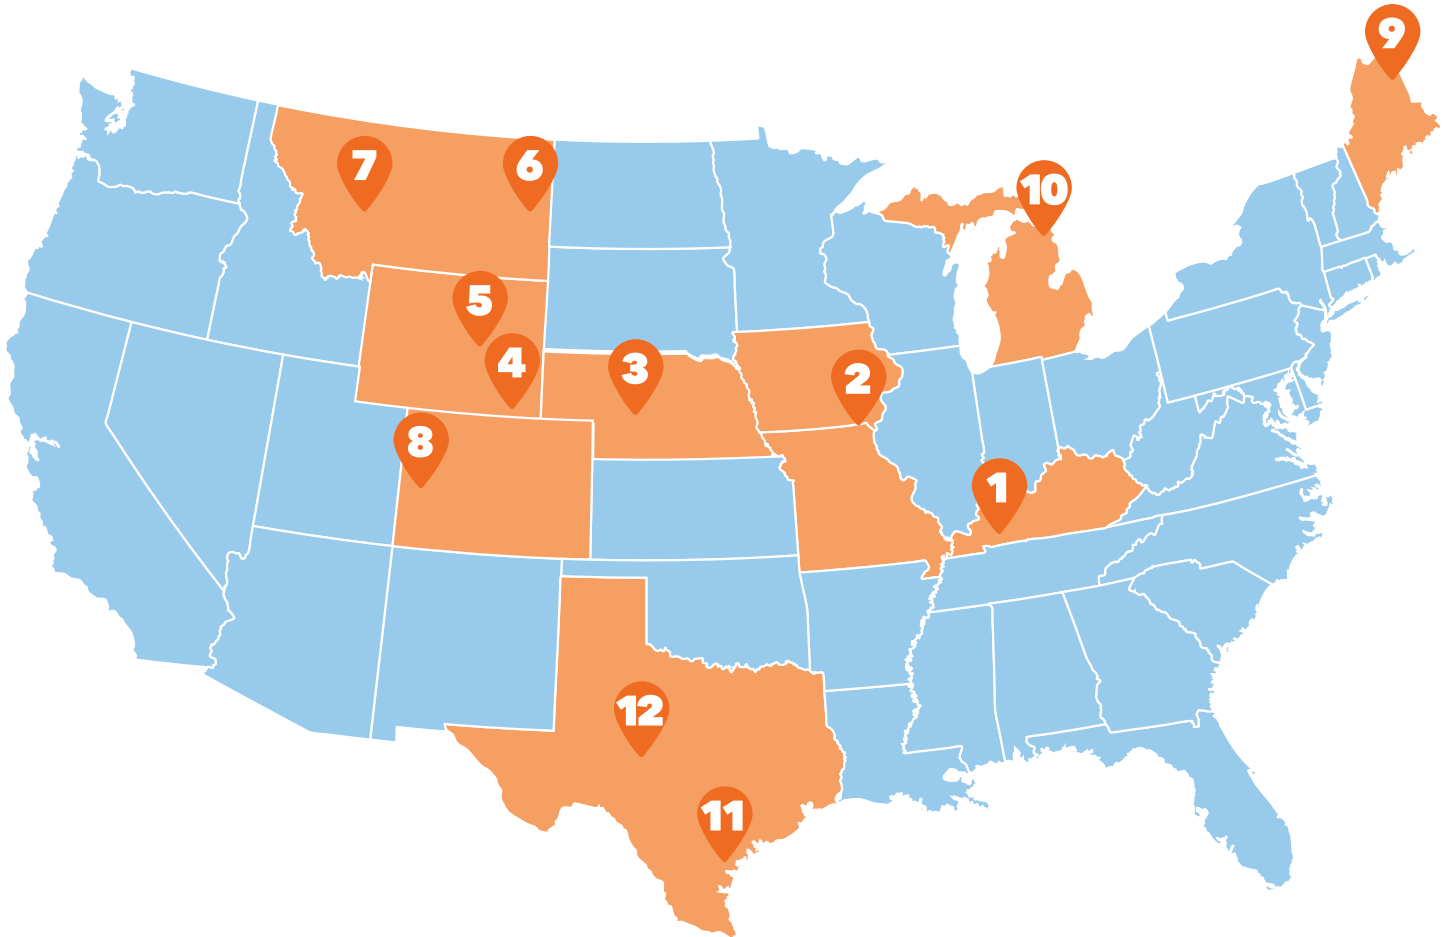

RURAL COMMUNITIES NEGLECTED

Because of STELAR, DirecTV customers aren't so lucky; **viewers in twelve rural communities are denied their local TV stations as a profit-padding mechanism for the satellite giant.** In fact, in most of these neglected markets, DirecTV is importing TV channels from New York, L.A. or another faraway big city.

MISSING VITAL INFORMATION

When a deadly blizzard slams Helena, Montana or historic floods hit Victoria, Texas, DirecTV customers in these regions are **left without the critical information local broadcasters provide.**

Who is harmed by STELAR?

1. Bowling Green, KY
2. Ottumwa, IA / Kirksville, MO
3. North Platte, NE
4. Cheyenne, WY/ Scottsbluff, NE
5. Casper, WY
6. Glendive, MT
7. Helena, MT
8. Grand Junction, CO
9. Presque Isle, ME
10. Alpena, MI
11. Victoria, TX
12. San Angelo, TX

DID YOU KNOW?

In most of these neglected markets, **DirectTV is importing TV channels from New York, L.A. or another faraway big city**, rather than showing local TV stations.