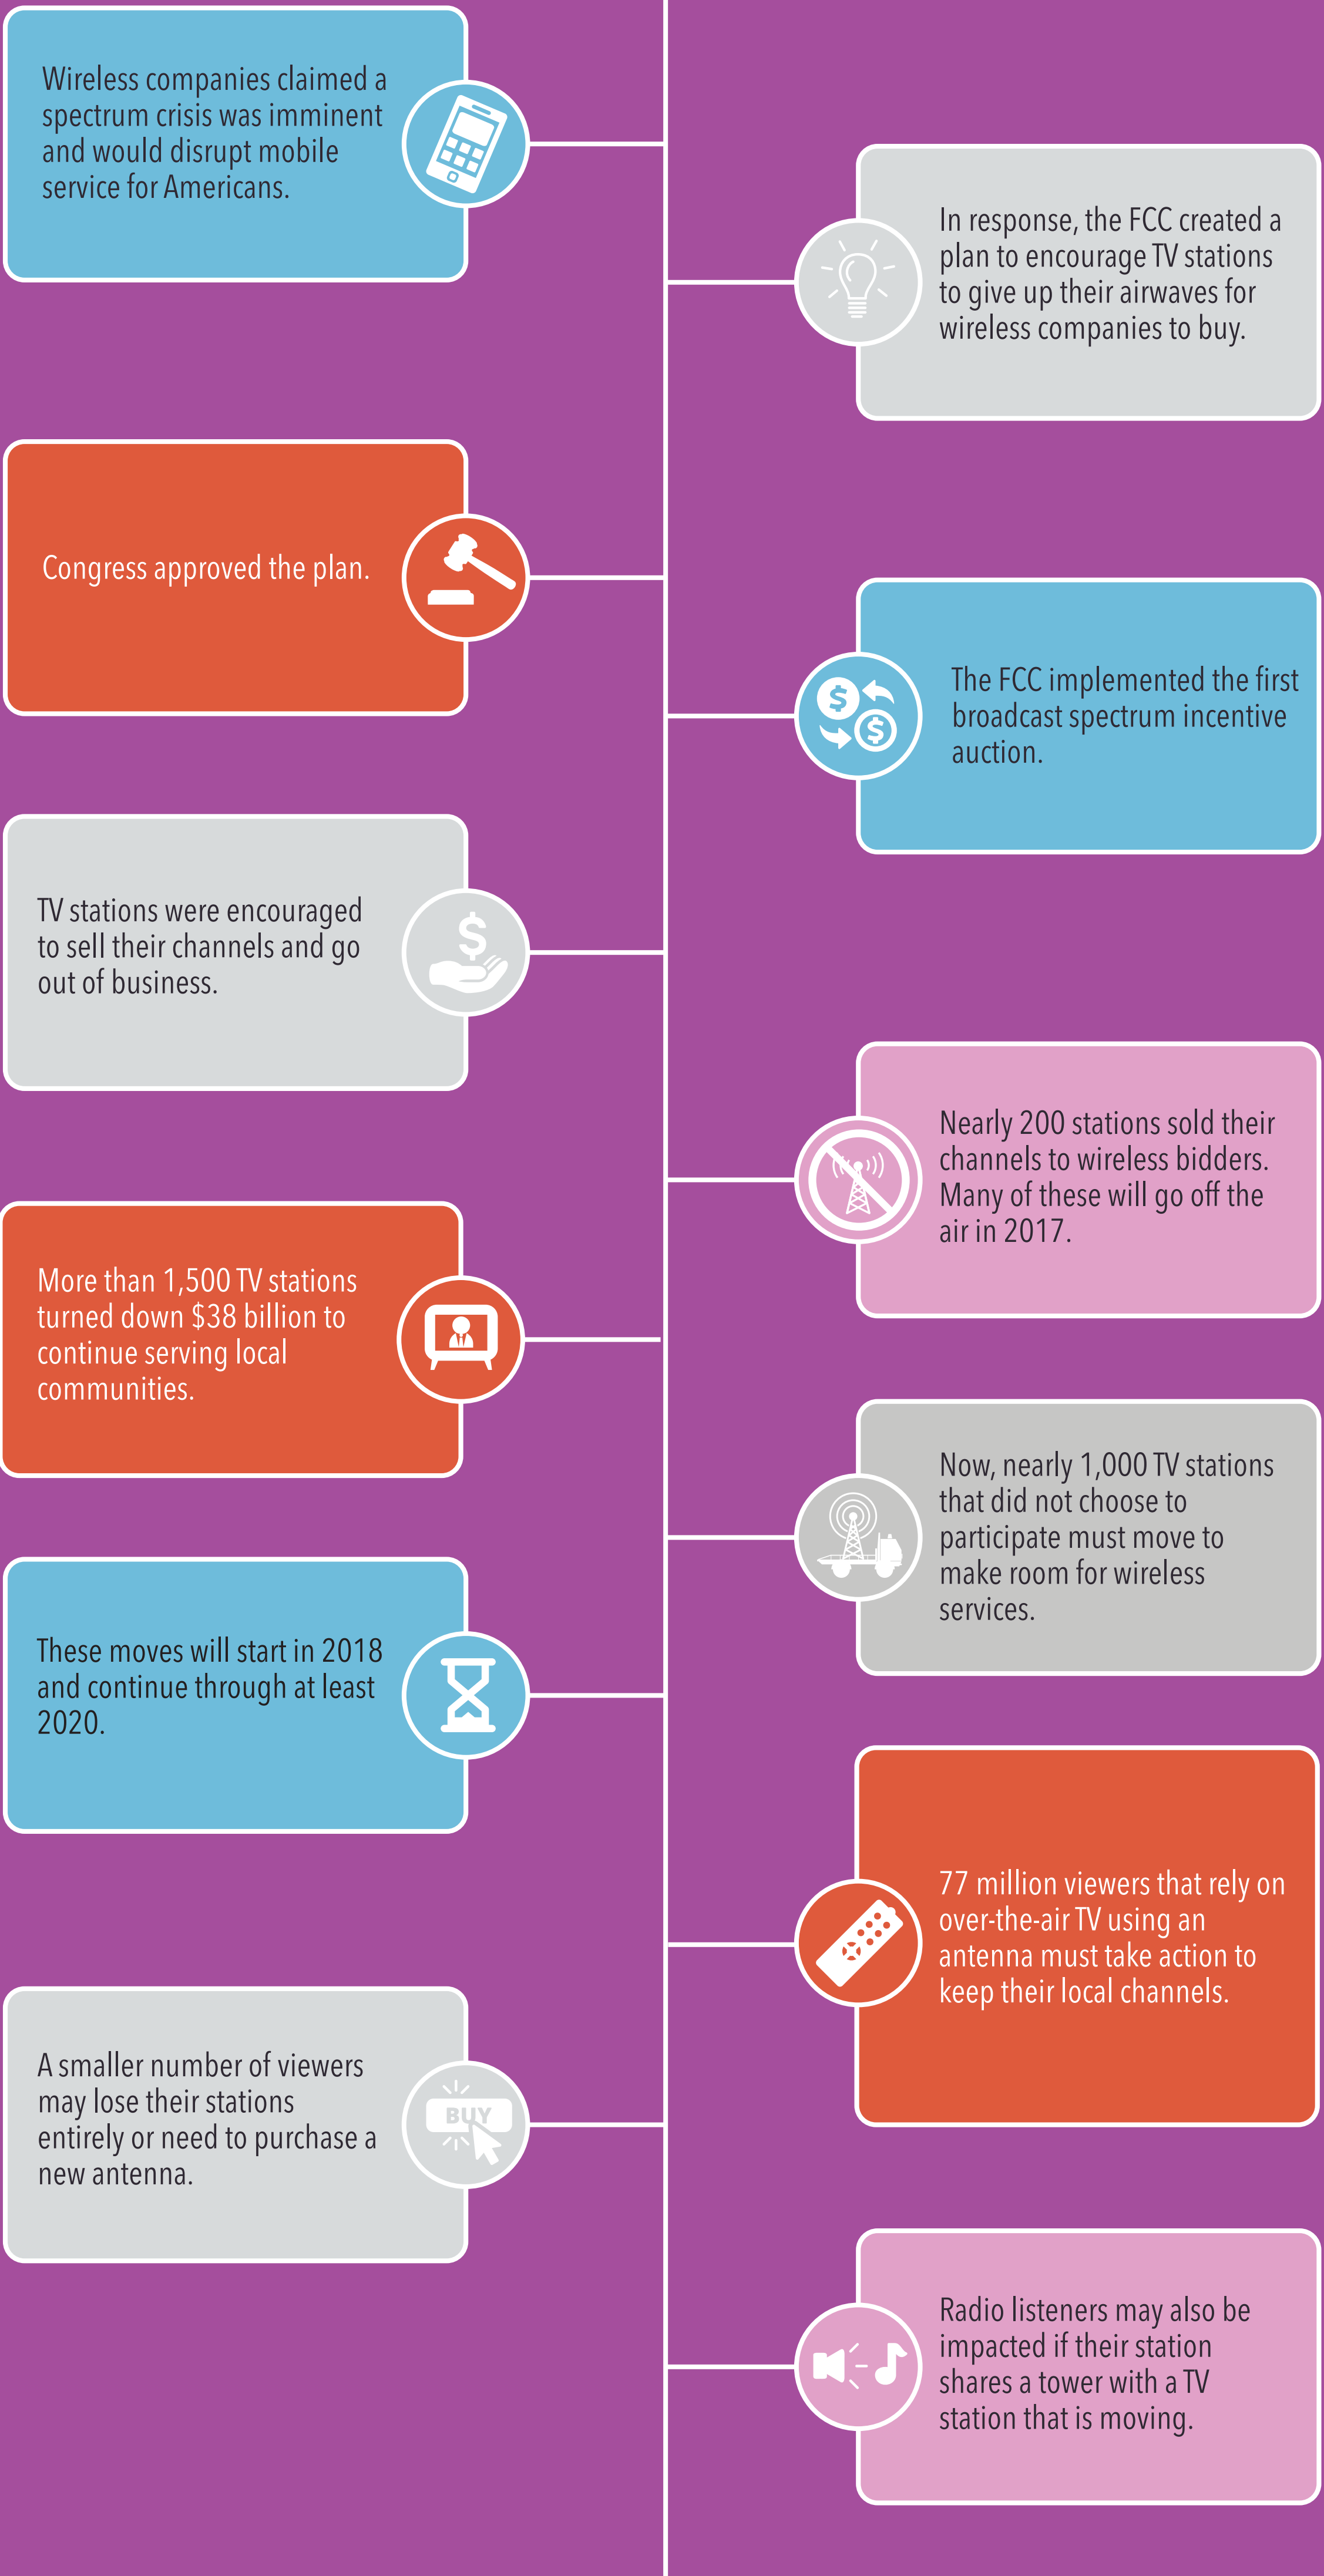

TELEVISION STATIONS ARE MOVING CHANNELS. FIND OUT WHY.

By law, nearly 1,000 TV stations must move channels to make room for wireless services. Find out how you can help ensure viewers keep access to their local TV channels.

Help us ensure that your constituents are not left in the dark.

NAB.org/TVStationMoves